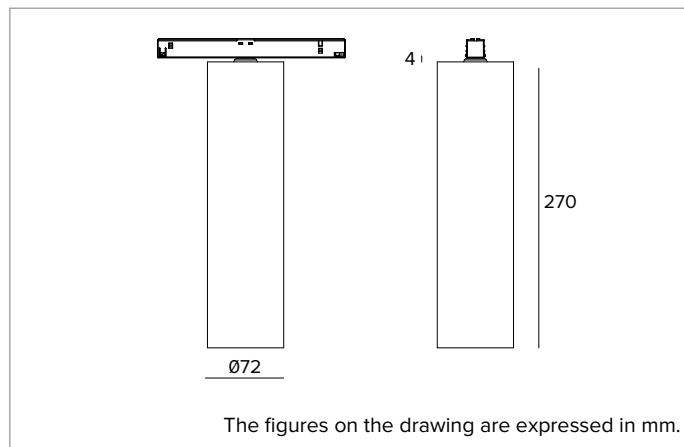

## Professional low voltage LED fixture for direct lighting

	3000K	H(m)	D(m)	Emax(lx)		
	Ra90		16°			
	Fixture Power	11W	1	0.28	7674	
	Source Flux	1451lm	2	0.56	1918	
	Fixture Flux	965lm	3	0.84	853	
	Efficacy	88lm/W	4	1.11	480	
TS1876	Imax=5289cd/klm	Imax	7674cd	5	1.39	307